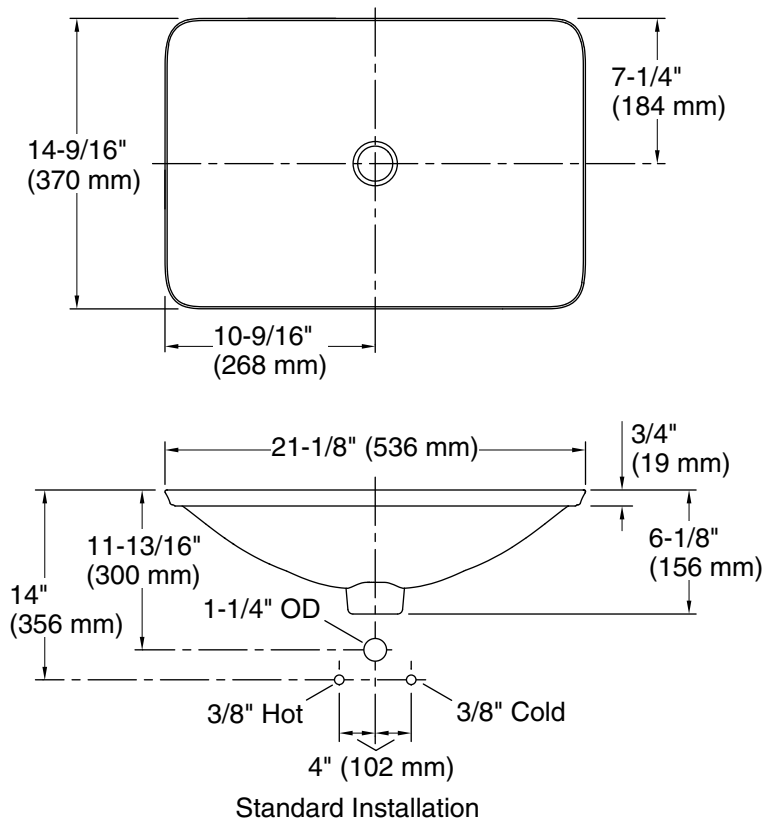

Bathroom Sink

K-77716

Technical Information

All product dimensions are nominal.

- Bowl configuration: Single
- Installation: Drop-in, Vessel
- Bowl area (Only): Length: 21-1/8" (536 mm)
Width: 14-9/16" (370 mm)
Bowl depth: 4-1/8" (105 mm)
Water depth: 4-1/8" (105 mm)
- Template: 1242828, required, included