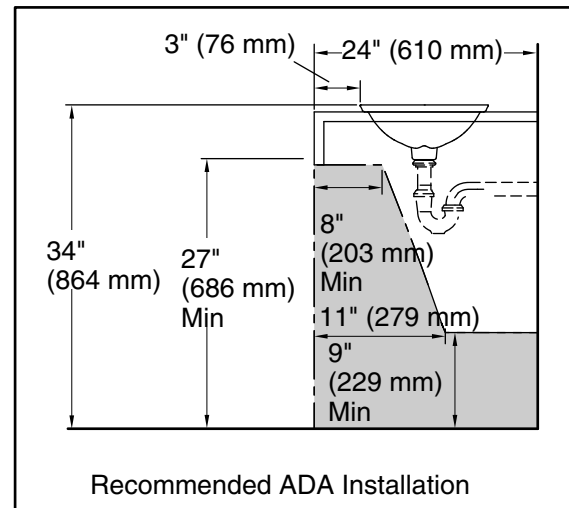

Bathroom Sink

K-77716

Technical Information

All product dimensions are nominal.

- Bowl configuration: Single
- Installation: Drop-in, Vessel
- Bowl area (Only): Length: 21-1/8" (536 mm)
Width: 14-9/16" (370 mm)
Bowl depth: 4-1/8" (105 mm)
Water depth: 4-1/8" (105 mm)
- Template: 1242828, required, included